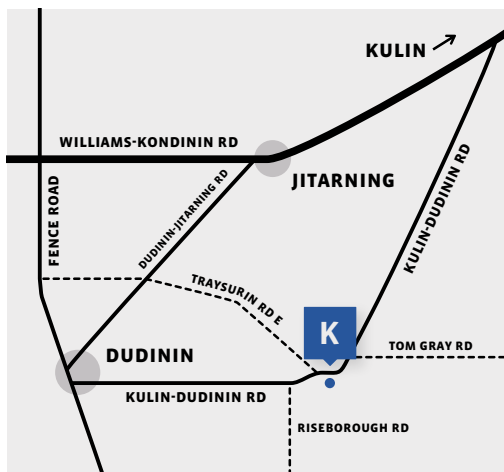

WANJALONAR

Merino & Poll Merinos

The Ledwith family has all your sheep breeding needs covered. Even lines of rams with quick growth rates and heavy cuts of crimped white wool provide you with the ideal characteristics for a profitable commercial flock.

ON PROPERTY RAM SALE

Friday 10 September 2021

100 Merino & Poll Merino Rams

2039 Kulin-Dudinin Rd

Private selection available by appointment.

2039 KULIN-DUDININ RD, KULIN WA 6365

Map not to scale.

ON PROPERTY RAM SALE SHED