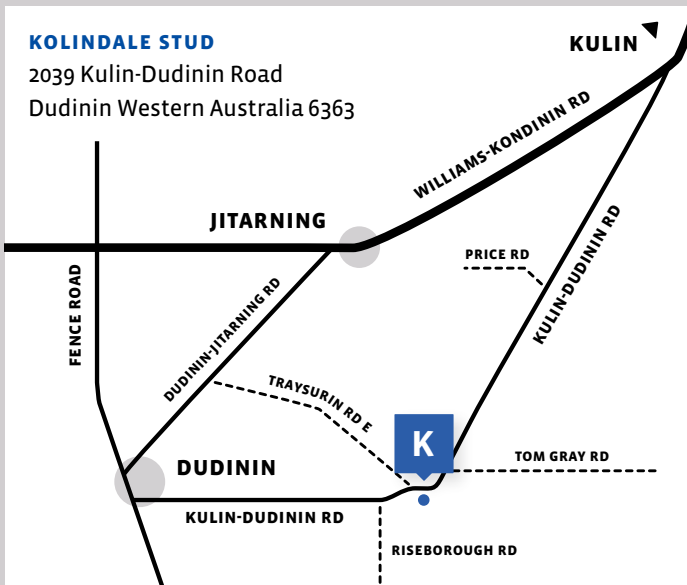

AGENTS

Roy Addis

0417 045 698

Ty Miller

0429 881 108

FOLLOW US ON FACEBOOK

BRUCELLOSIS ACCREDITED
HEALTH STATUS MN1