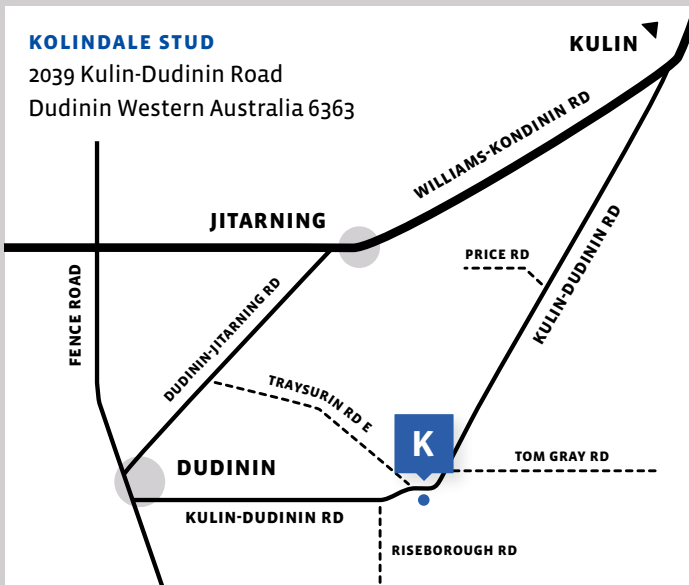

AGENTS

Russel McKay

0428 214 129

Kevin Broad

0408 683 671

FOLLOW US ON FACEBOOK

BRUCELLOSIS ACCREDITED
HEALTH STATUS MN1